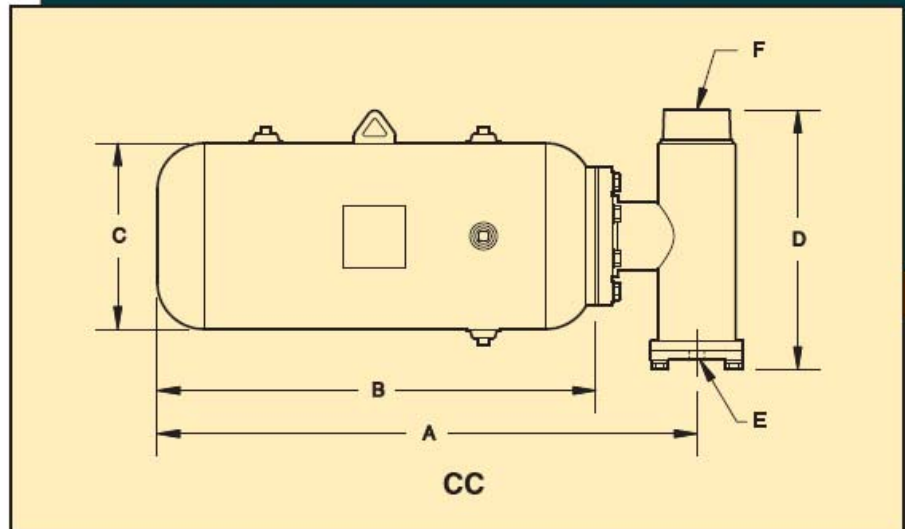

Air Cannons Model CC

(800) 792-7427
or
(352) 628-6674

COUGAR

DIMENSIONS (Inch)

Model	Dimensions (Inches)						Weight Lbs.
	A	B	C	D	E	F	
CC2-8-20	23.813	20	8	9.313	3/4" NPT	2" NPT	38
CC4-12-28	34.750	28	12	16.750	3/4" NPT	4" NPT	106
CC4-20-30	37.125	30	20	16.750	3/4" NPT	4" NPT	146
CC4-24-30	37.125	30	24	16.750	3/4" NPT	4" NPT	163
CC4-24-48	55.125	48	24	16.750	3/4" NPT	4" NPT	210

For the mounting and operation instructions on Air Cannons see our form 715

An interchange chart for competitive models is available

PERFORMANCE DATA

Air Pressure (PSI)	Air Volume (Cubic Feet)				
	CC2-8-20	CC4-12-28	CC4-20-30	CC4-24-30	CC4-24-48
0	0.51	1.63	4.87	6.96	11.52
40	1.39	4.43	13.25	19.00	31.35
60	2.08	6.65	19.87	28.40	47.02
80	2.78	8.87	26.50	37.88	62.70
100	3.47	11.09	33.13	47.35	78.37
120	4.16	13.30	39.76	56.82	94.04

COUGAR
INDUSTRIES, INC.

Contact Your Cougar Dealer Today:

INDUSTRIAL EQUIPMENT INCORPORATED
Concrete, Aggregate, and Material Handling Equipment

Concrete Solutions with Rock Solid Results

800-792-7427

www.GulfAtlanticEquipment.com