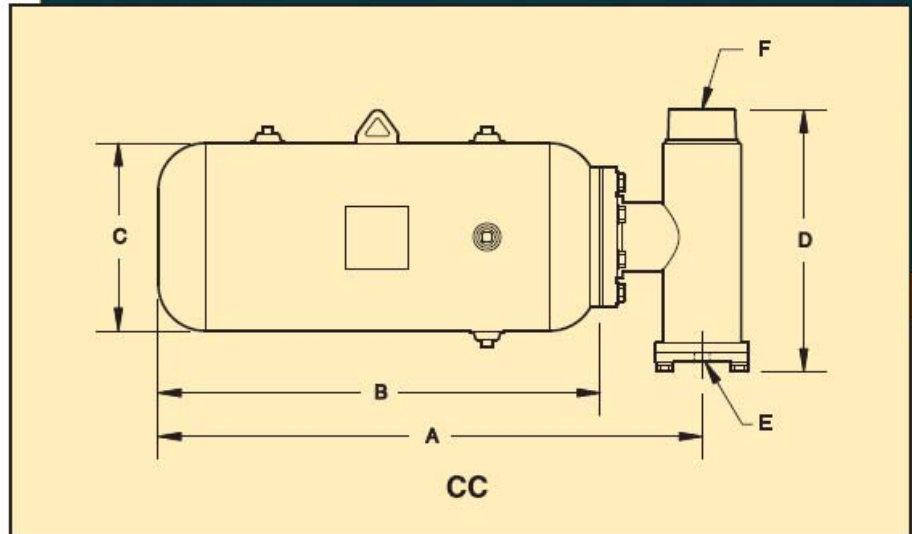

Air Cannons Model CC

(800) 792-7427
or
(352) 628-6674

COUGAR

DIMENSIONS (Millimeter)

Model	Dimensions (mm)						Weight kg
	A	B	C	D	E	F	
CC2-8-20	605	508	203	237	3/4" NPT	2" NPT	17.24
CC4-12-28	883	711	305	425	3/4" NPT	4" NPT	48.08
CC4-20-30	943	762	508	425	3/4" NPT	4" NPT	66.22
CC4-24-30	943	762	610	425	3/4" NPT	4" NPT	73.94
CC4-24-48	1400	1219	610	425	3/4" NPT	4" NPT	95.25

*For the mounting and
operation instructions
on Air Cannons
see our form 715*

An interchange chart for
competitive models is available

PERFORMANCE DATA

Air Pressure (Bar)	Air Volume (Liters)				
	CC2-8-20	CC4-12-28	CC4-20-30	CC4-24-30	CC4-24-48
0.0	14	46	138	197	326
2.8	39	125	375	538	888
4.1	59	188	563	804	1331
5.5	79	251	750	1073	1775
6.9	98	314	938	1341	2219
8.3	118	377	1126	1609	2663

COUGAR
INDUSTRIES, INC.

Contact Your Cougar Dealer Today:

INDUSTRIAL EQUIPMENT INCORPORATED
Concrete, Aggregate, and Material Handling Equipment

Concrete Solutions with Rock Solid Results

800-792-7427

www.GulfAtlanticEquipment.com