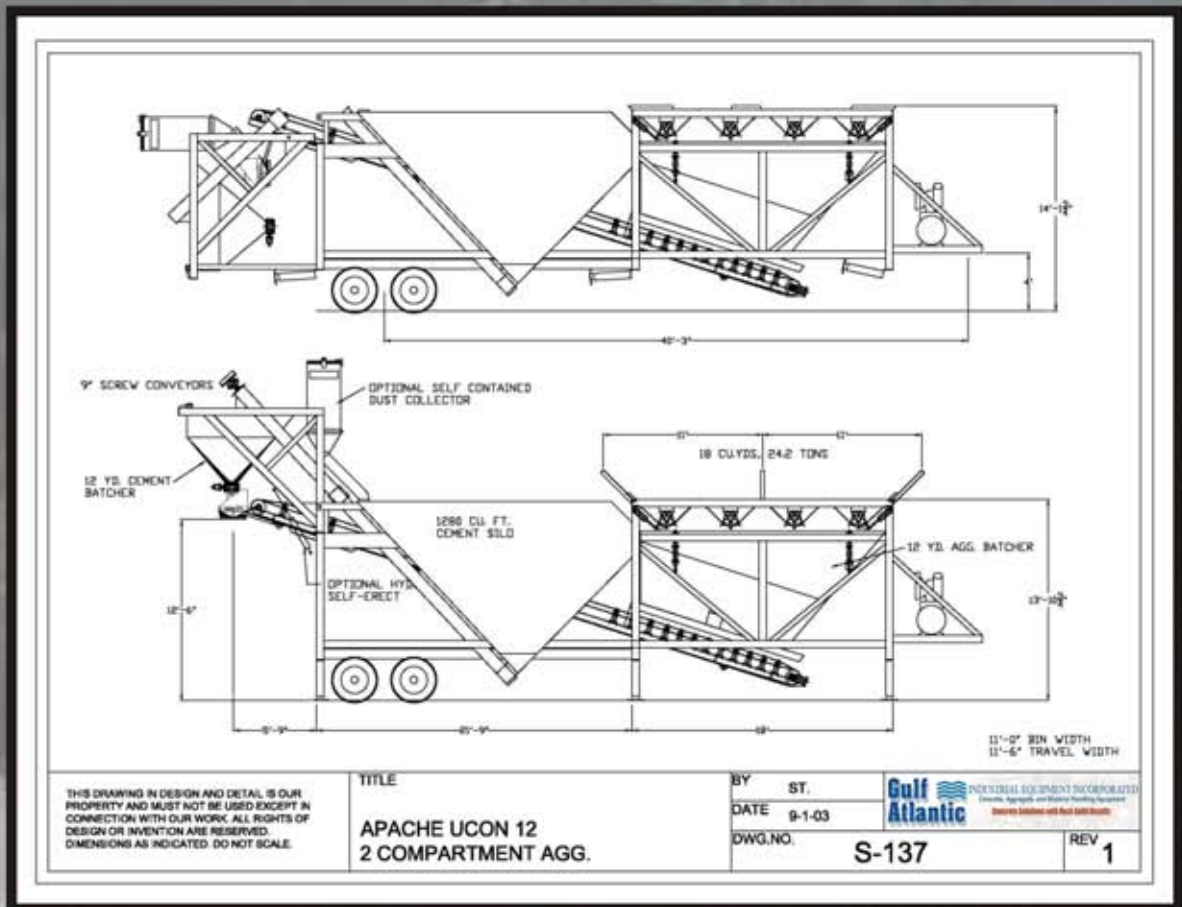

Info@GulfAtlanticEquipment.com

www.GulfAtlanticEquipment.com

800-729-7427

UCON Travel Position

UCON Operating Position

Centralized Air Panel

All solenoid valves are mounted in a NEMA enclosure with all the air inlet lines piped into the box and the exhaust air is piped out of the box. Each valve is equipped with a “quick” shut off valve to enable customer to isolate the solenoids for fast and safe change out.

Apache UCON Specifications

General Specifications:

Capacity of 165 yds per hour.

All the air piping is factory installed.

This plant is a complete plant on a tandem axle, and moves by one tandem axle truck-tractor.

Tandem axle with spring suspension, dual wheels and tires.

30" x 40' -0" Aggregate transfer conveyor:

15 HP drive with reducer

Cement Section:

Capacity 1100 cub. Ft. (40 tons)

Plant Dimensions

Overall Length, operating position - 56' 0"

Travel length - 56' 8"

Travel height - 13' 11"

Travel width - 11' 9"

Weight (approximate) - 46000 lbs

Overhead bin charging height - 16' 10.75"

Discharge height - 12' 6"

INDUSTRIAL EQUIPMENT INCORPORATED

Concrete, Aggregate, and Material Handling Equipment